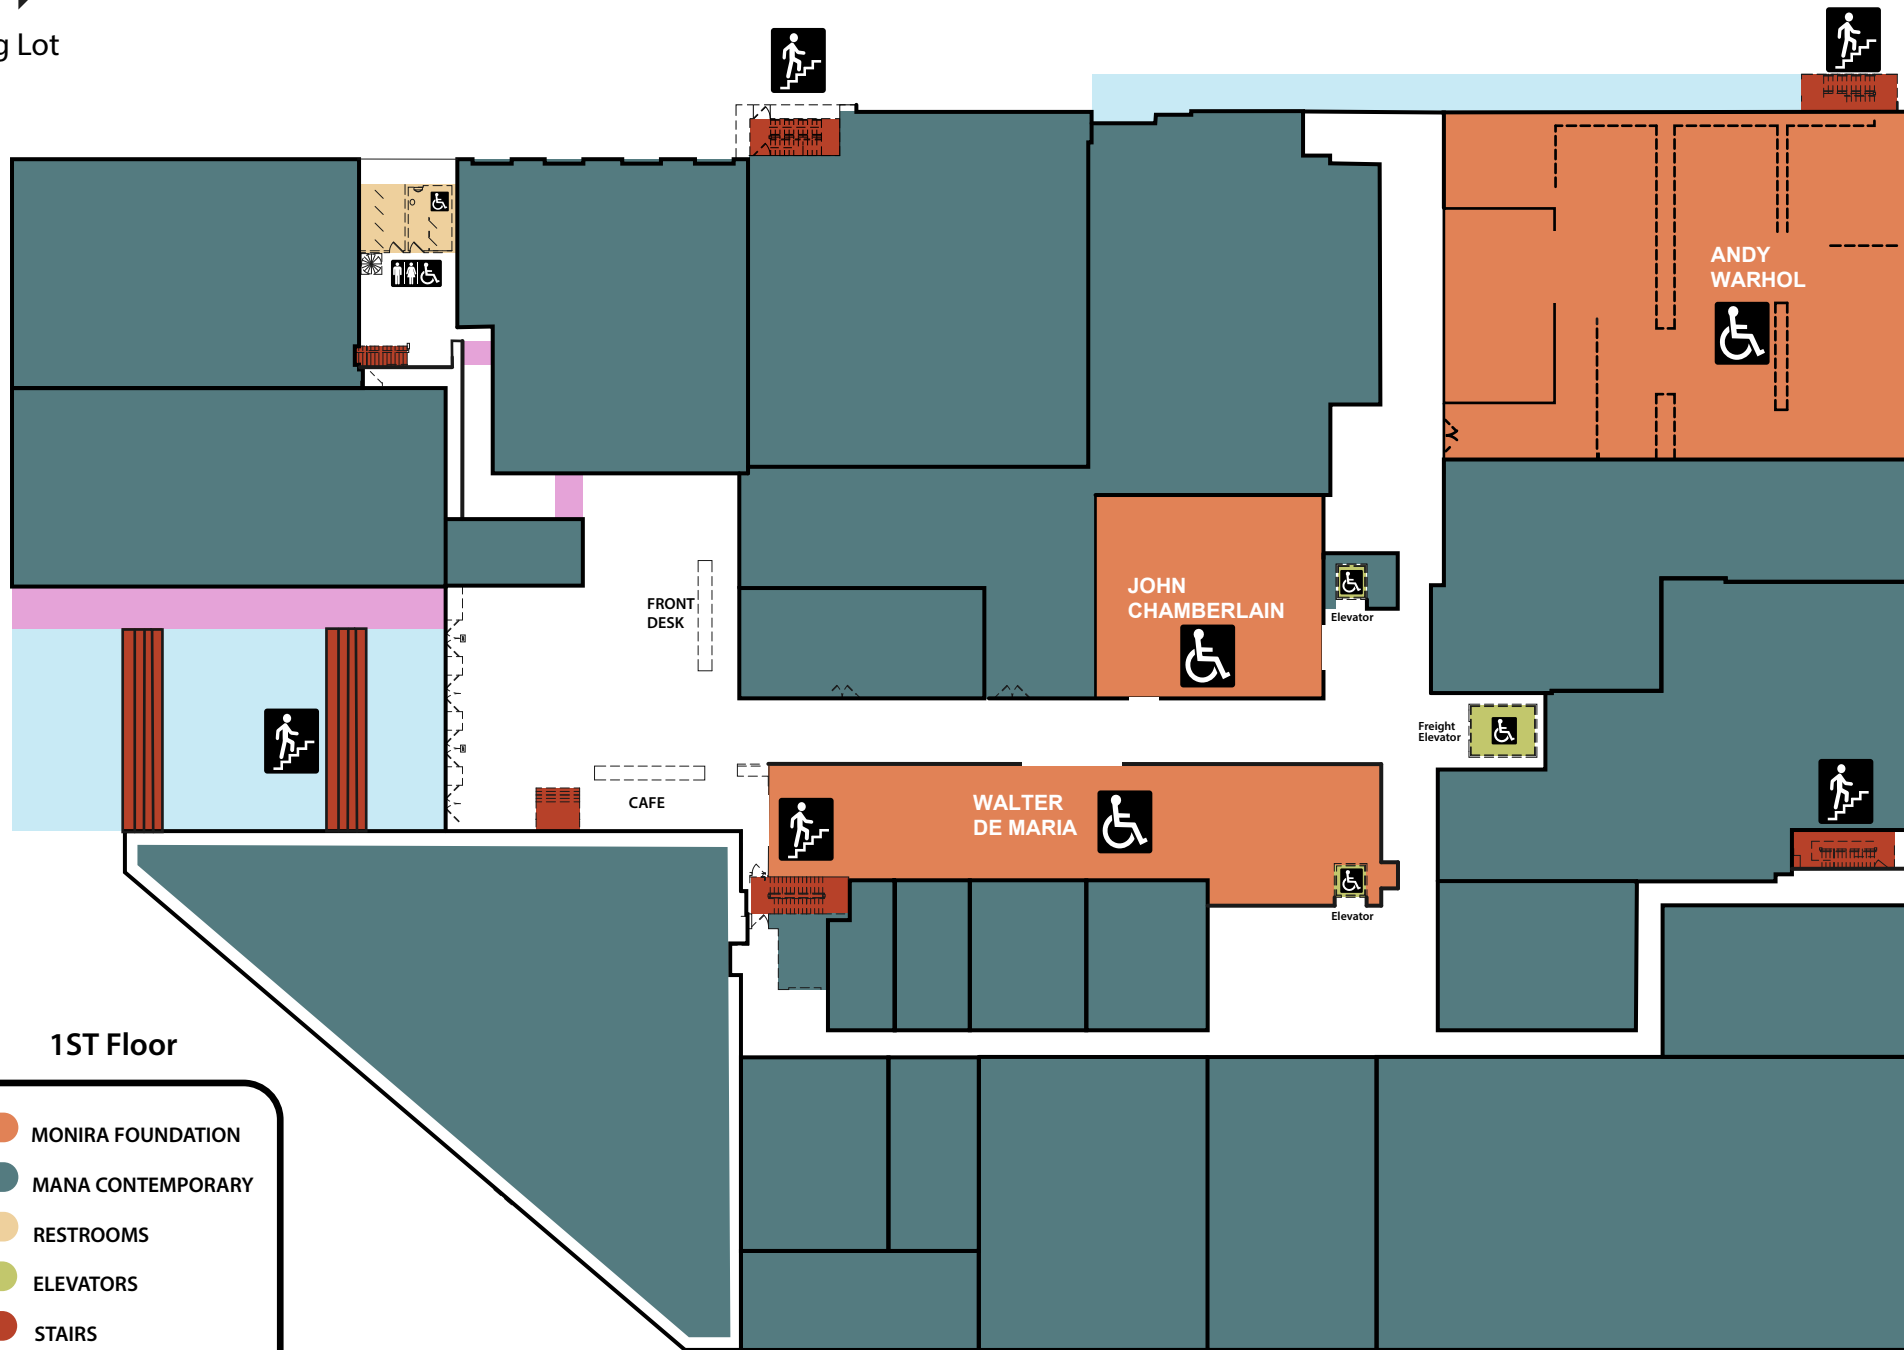

Parking Lot

1ST Floor

-  MONIRA FOUNDATION
-  MANA CONTEMPORARY
-  RESTROOMS
-  ELEVATORS
-  STAIRS
-  RAMPS
-  OUTDOOR AREA